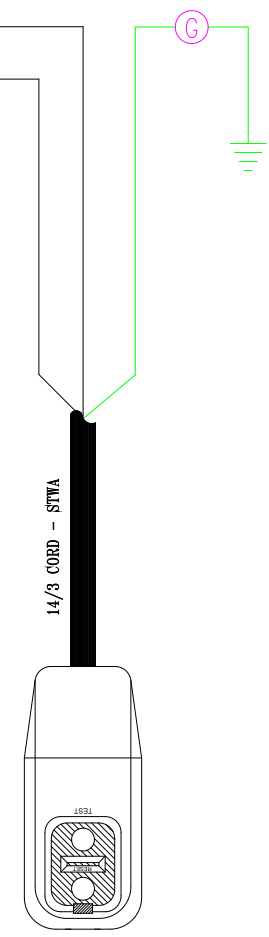

LEGEND	
	- 1/4" QUICK CONNECT
	- 1/4" QUICK CONNECT PIGGYBACK
	- FORK CONNECTOR
	- RING CONNECTOR
	- SOCKET CONNECTOR
	- PIN CONNECTOR

HYDRO-QUIP  
CORONA, CA 909.273.7575

Manufacture Notes:

Dwg. No.  
E100AJ-DEKQY-FX

Drawn  
BH  
Date  
05.25.06  
Diagram No.  
1302

Wire Color Code	
B - Black	G - Green
Br - Brown	Bl - Blue
R - Red	V - Violet
O - Orange	W - White
Y - Yellow	Gr - Grey