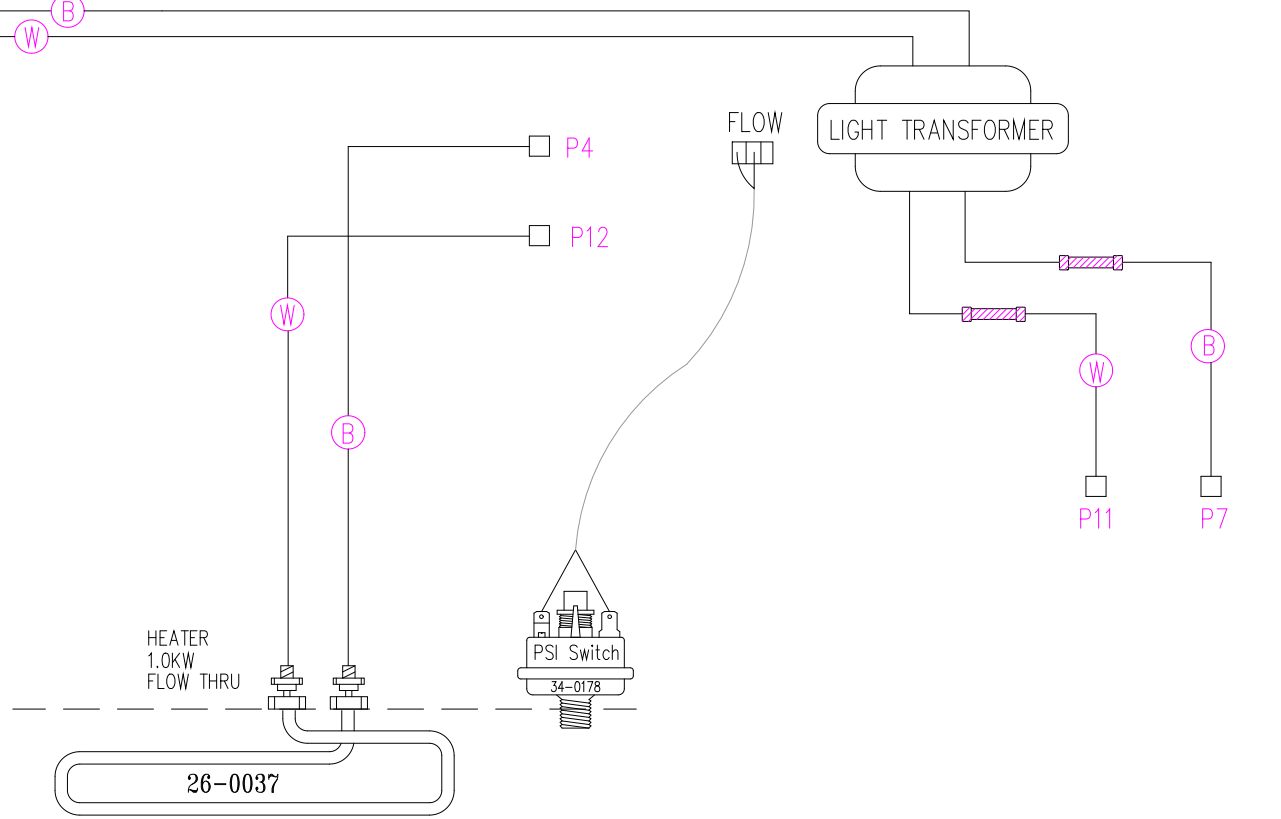

LEGEND	
	- 1/4" QUICK CONNECT
	- 1/4" QUICK CONNECT PIGGYBACK
	- FORK CONNECTOR
	- RING CONNECTOR
	- SOCKET CONNECTOR
	- PIN CONNECTOR

HYDRO-QUIP  
CORONA, CA 909.273.7575

Manufacture Notes:

Dwg. No.  
E100AJ-DEKQY-FX

Drawn  
BH  
Date  
05.25.06  
Diagram No.  
1302

Wire Color Code	
B - Black	G - Green
Br - Brown	Bl - Blue
R - Red	V - Violet
O - Orange	W - White
Y - Yellow	Gr - Grey