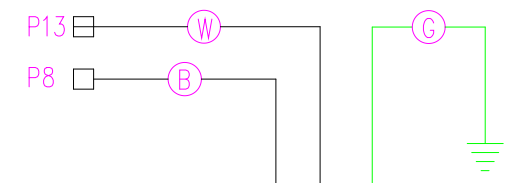

LEGEND	
	- 1/4" QUICK CONNECT
	- 1/4" QUICK CONNECT PIGGYBACK
	- FORK CONNECTOR
	- RING CONNECTOR
	- SOCKET CONNECTOR
	- PIN CONNECTOR

HYDRO-QUIP  
CORONA, CA 909.273.7575

Manufacture Notes:

Dwg. No.  
E100AJ-DEKQY-FX

Drawn  
BH  
Date  
05.25.06  
Diagram No.  
1302

Wire Color Code	
B - Black	G - Green
Br - Brown	Bl - Blue
R - Red	V - Violet
O - Orange	W - White
Y - Yellow	Gr - Grey